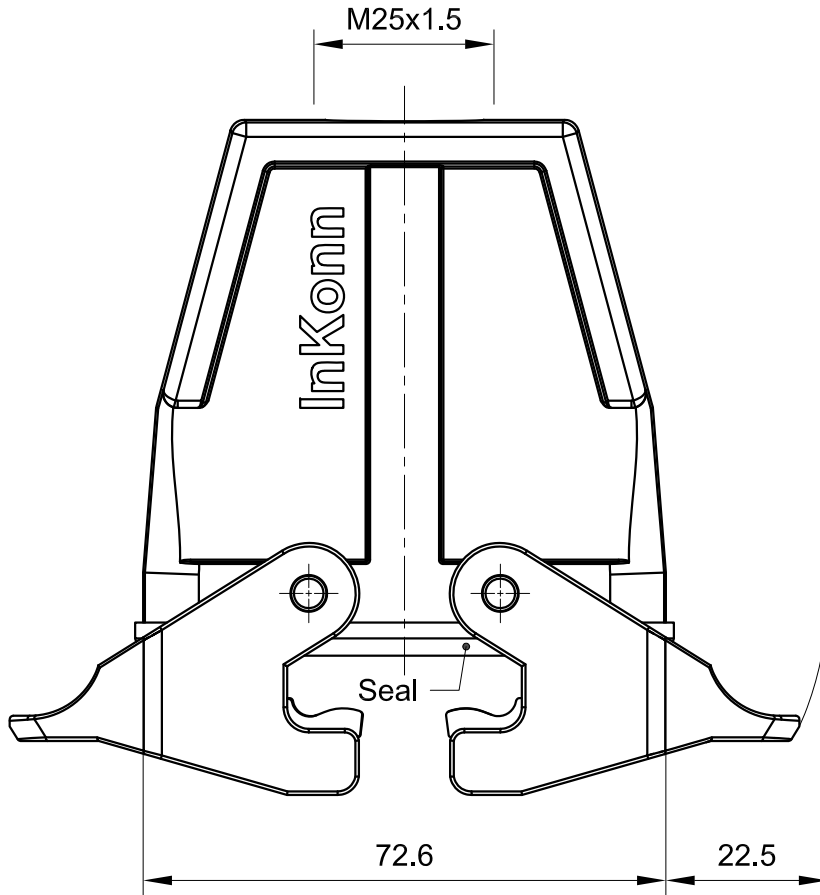

C

D

A

B

C

D

<p>All Dimensions in mm Original Size DIN A4</p>	Date 2019-12-10	Drawing No. TC7310255	Rev. A00	Scale 1:1
	Part No. 10 14 010 1422	Created by Shuxu Huang	Checked by Yiyi Luo	Page 1/1
<p><b>InKonn®</b> InKonn (Suzhou) Electric Technology Co.,Ltd.</p>				
<p>Type Name <b>HEMCB10-HCTC-DL-M25</b></p>				

1

2

3

4

5

6