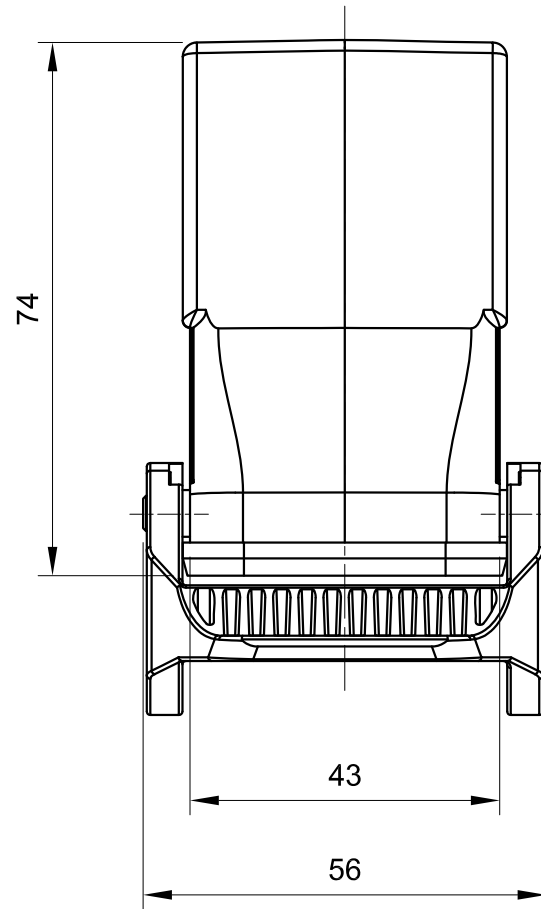

C

D

A

B

C

D

<p>All Dimensions in mm Original Size DIN A4</p>	Date 2019-12-10	Drawing No. TC7310255	Rev. A00	Scale 1:1
	Part No. 10 14 010 1422	Created by Shuxu Huang	Checked by Yiyi Luo	Page 1/1
<p><b>InKonn®</b> InKonn (Suzhou) Electric Technology Co.,Ltd.</p>				
<p>Type Name <b>HEMCB10-HCTC-DL-M25</b></p>				

1

2

3

4

5

6